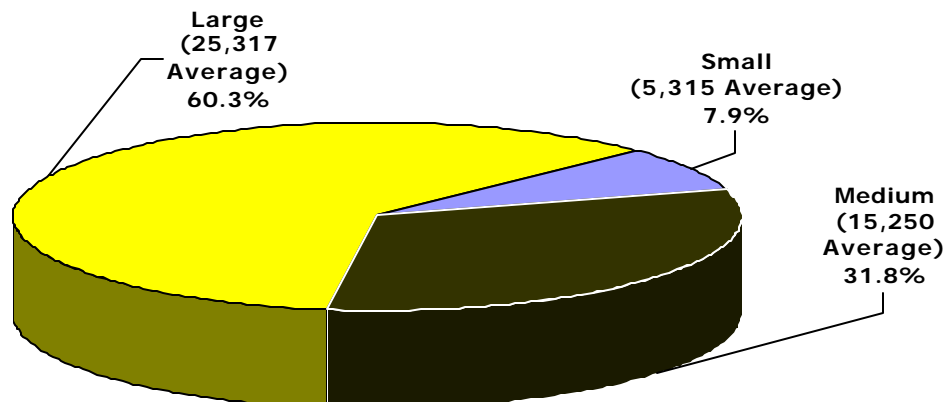

CIRCUIT FAMILY COURT FILINGS

Statewide by Category, Case Type, and Month

FY 2008-09

Category/ Case Type	Jul	Aug	Sep	Oct	Nov	Dec	Jan	Feb	Mar	Apr	May	Jun	Total
Simplified Dissolution	405	421	446	437	331	355	458	462	547	569	538	573	5,542
Simplified Dissolution	405	421	446	437	331	355	458	462	547	569	538	573	5,542
Dissolution	6,600	6,733	6,858	7,214	5,513	5,780	6,347	7,507	8,096	7,669	6,999	7,281	82,597
Dissolution	6,600	6,733	6,858	7,214	5,513	5,780	6,347	7,507	8,096	7,669	6,999	7,281	82,597
Child Support	2,807	2,802	2,914	3,322	2,756	3,155	2,996	3,149	3,755	3,511	2,767	3,177	37,111
Child Support	2,394	2,431	2,458	2,831	2,359	2,726	2,494	2,785	3,339	2,994	2,354	2,682	31,847
UIFSA	413	371	456	491	397	429	502	364	416	517	413	495	5,264
Other Domestic Relations	3,408	3,215	3,355	3,591	3,085	3,507	2,955	3,245	3,762	3,772	3,344	3,372	40,611
Other Domestic Relations	3,408	3,215	3,355	3,591	3,085	3,507	2,955	3,245	3,762	3,772	3,344	3,372	40,611
Domestic Violence	8,276	7,687	8,456	8,149	6,195	7,239	7,304	6,691	8,426	8,330	7,794	8,377	92,924
Domestic Violence	5,658	5,216	5,629	5,337	4,107	4,931	4,804	4,394	5,471	5,413	5,130	5,633	61,723
Repeat Violence	2,618	2,471	2,827	2,812	2,088	2,308	2,500	2,297	2,955	2,917	2,664	2,744	31,201
Juvenile Delinquency	5,688	4,727	5,031	5,883	4,509	5,825	5,169	5,305	5,895	5,814	5,130	5,609	64,585
Juvenile Delinquency	5,688	4,727	5,031	5,883	4,509	5,825	5,169	5,305	5,895	5,814	5,130	5,609	64,585
Juvenile Dependency	1,121	1,046	985	1,114	847	996	933	1,042	1,187	1,145	988	1,080	12,484
Juvenile Dependency	838	775	738	827	621	726	693	790	905	870	769	858	9,410
Termination of Parental Rights	283	271	247	287	226	270	240	252	282	275	219	222	3,074
Total	28,305	26,631	28,045	29,710	23,236	26,857	26,162	27,401	31,668	30,810	27,560	29,469	335,854

Circuit Family Court ❖ Filings

CIRCUIT FAMILY COURT FILINGS

by Category

FY 2008-09

6

CIRCUIT FAMILY COURT FILINGS

by Circuit Size*

FY 2008-09