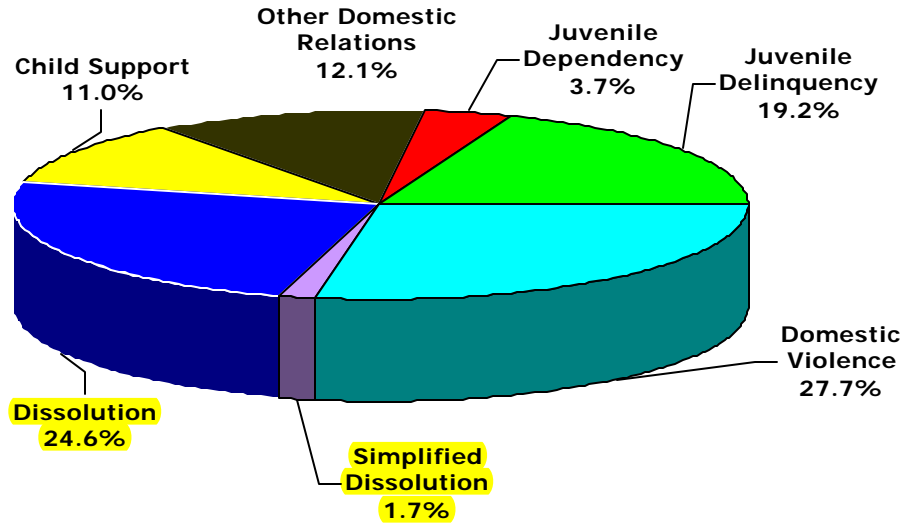

CIRCUIT FAMILY COURT FILINGS

Statewide by Category, Case Type, and Month

FY 2008-09

Category/ Case Type	Jul	Aug	Sep	Oct	Nov	Dec	Jan	Feb	Mar	Apr	May	Jun	Total
Simplified Dissolution	405	421	446	437	331	355	458	462	547	569	538	573	5,542
Simplified Dissolution	405	421	446	437	331	355	458	462	547	569	538	573	5,542
Dissolution	6,600	6,733	6,858	7,214	5,513	5,780	6,347	7,507	8,096	7,669	6,999	7,281	82,597
Dissolution	6,600	6,733	6,858	7,214	5,513	5,780	6,347	7,507	8,096	7,669	6,999	7,281	82,597
Child Support	2,807	2,802	2,914	3,322	2,756	3,155	2,996	3,149	3,755	3,511	2,767	3,177	37,111
Child Support	2,394	2,431	2,458	2,831	2,359	2,726	2,494	2,785	3,339	2,994	2,354	2,682	31,847
UIFSA	413	371	456	491	397	429	502	364	416	517	413	495	5,264
Other Domestic Relations	3,408	3,215	3,355	3,591	3,085	3,507	2,955	3,245	3,762	3,772	3,344	3,372	40,611
Other Domestic Relations	3,408	3,215	3,355	3,591	3,085	3,507	2,955	3,245	3,762	3,772	3,344	3,372	40,611
Domestic Violence	8,276	7,687	8,456	8,149	6,195	7,239	7,304	6,691	8,426	8,330	7,794	8,377	92,924
Domestic Violence	5,658	5,216	5,629	5,337	4,107	4,931	4,804	4,394	5,471	5,413	5,130	5,633	61,723
Repeat Violence	2,618	2,471	2,827	2,812	2,088	2,308	2,500	2,297	2,955	2,917	2,664	2,744	31,201
Juvenile Delinquency	5,688	4,727	5,031	5,883	4,509	5,825	5,169	5,305	5,895	5,814	5,130	5,609	64,585
Juvenile Delinquency	5,688	4,727	5,031	5,883	4,509	5,825	5,169	5,305	5,895	5,814	5,130	5,609	64,585
Juvenile Dependency	1,121	1,046	985	1,114	847	996	933	1,042	1,187	1,145	988	1,080	12,484
Juvenile Dependency	838	775	738	827	621	726	693	790	905	870	769	858	9,410
Termination of Parental Rights	283	271	247	287	226	270	240	252	282	275	219	222	3,074
Total	28,305	26,631	28,045	29,710	23,236	26,857	26,162	27,401	31,668	30,810	27,560	29,469	335,854

Circuit Family Court ❖ Filings

CIRCUIT FAMILY COURT FILINGS

by Category

FY 2008-09

6

CIRCUIT FAMILY COURT FILINGS

by Circuit Size*

FY 2008-09